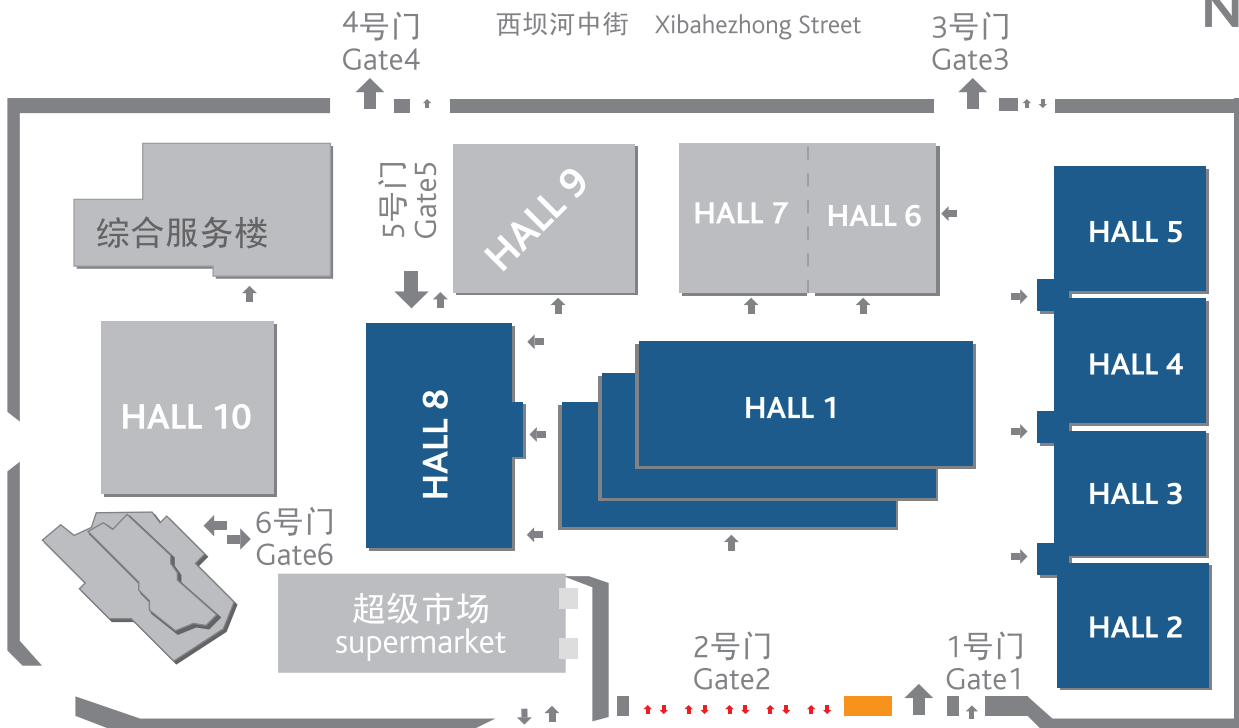

七圣南路 South Qisheng Road

北三环东路 East Beisanhuan Road

展商和观众入口
Entrance/Exit-Exhibitors & Visitors

票房(领证处)
Ticket Office (Badge Collect)

静安西路 Jing'an West Street

P